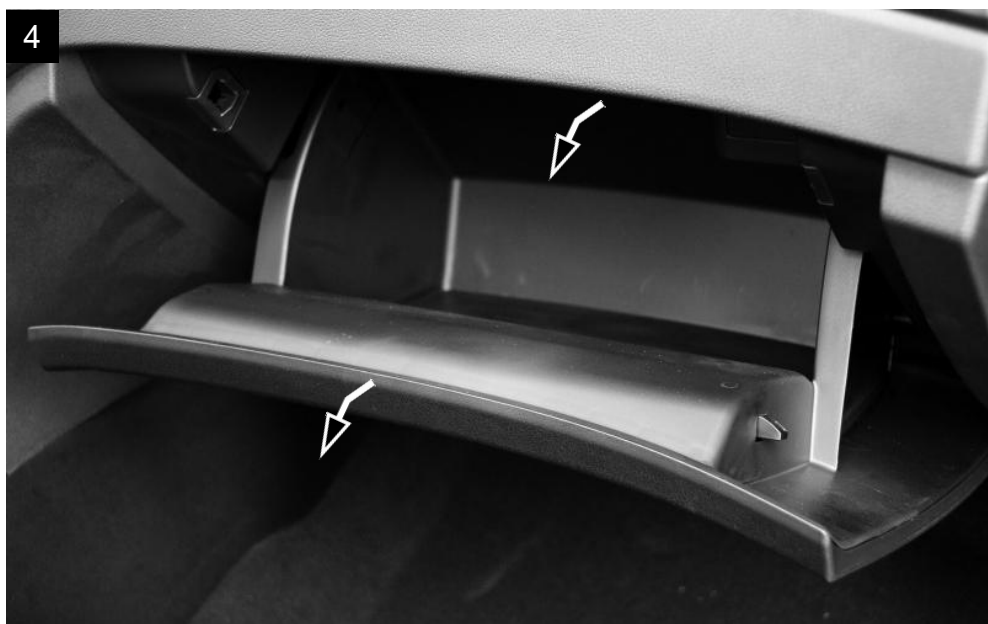

CUK 20 033

Trumpchi GS5 1.5

MANN FILTER

3

4